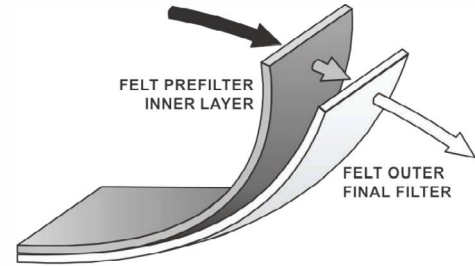

## XL Series - Extended Life Liquid Filter Bags

The extended life feature is available for felt bags in most sizes. A pre-filter layer of polyester or polypropylene felt provides graded density filtration, resulting in increased service life.